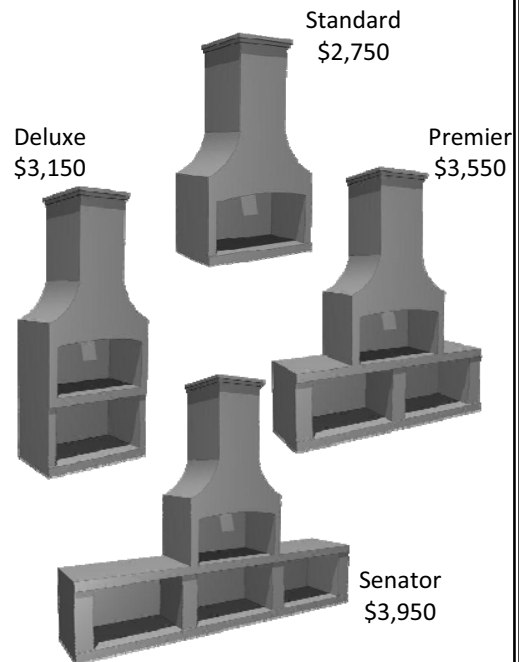

Choose from two stunning ranges:

METRO

TUSCANY

METRO RANGE

TUSCANY RANGE

EXTRAS: Bevels - \$100; Hearth - \$250
ALL PRICES EXCLUDE GST

Phone/Fax: (07) 542 1968 | Mobile: 021 941 234 | Email: office@gibraltarbuilt.co.nz