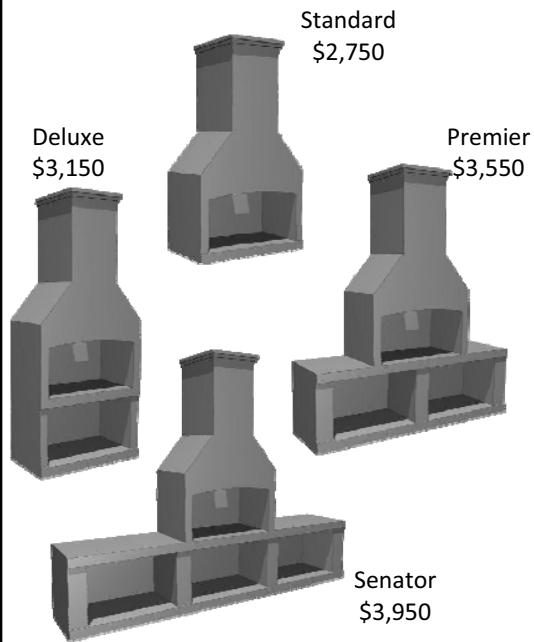

Choose from two stunning ranges:

METRO

TUSCANY

METRO RANGE

TUSCANY RANGE

EXTRAS: Bevels - \$100; Hearth - \$250
ALL PRICES EXCLUDE GST

Phone/Fax: (07) 542 1968 | Mobile: 021 941 234 | Email: office@gibraltarbuilt.co.nz